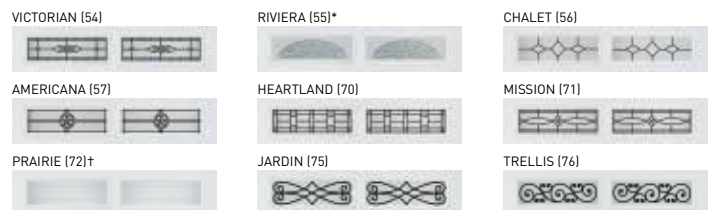

LONG PANEL for traditional and carriage house designs.

Mosaic Window Options

Available for traditional designs.

The choice is yours.

Add visual interest to your contemporary, mid-century modern or transitional home. With Mosaic Window Options you decide the number and location of windows to create the door design you want. Visit amarr.com/mosaic for design inspirations.