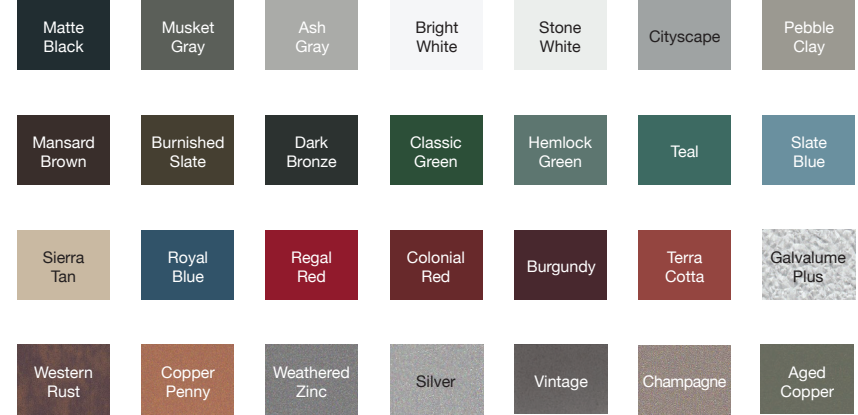

Shown in charcoal with tinted glass.

2717 STERLING w/INFINITY GLASS

24 GAUGE SMOOTH STEEL | POLYURETHANE INSULATION | R-VALUE R-15.07

Glass limited to 1 section per door

Tinted†

Insulation Type

Polyurethane Insulation
R-value
R-15.07

Standard Colors*

Custom Colors*

Shown in bone white with tinted glass.

AVAILABLE SIZES

- Widths of 8', 9', 10', 12', 16', and 18'
- 3" height increments up to 14' (except 6'3", 6'6", 6'9", 8'3", 8'6", and 10'3")