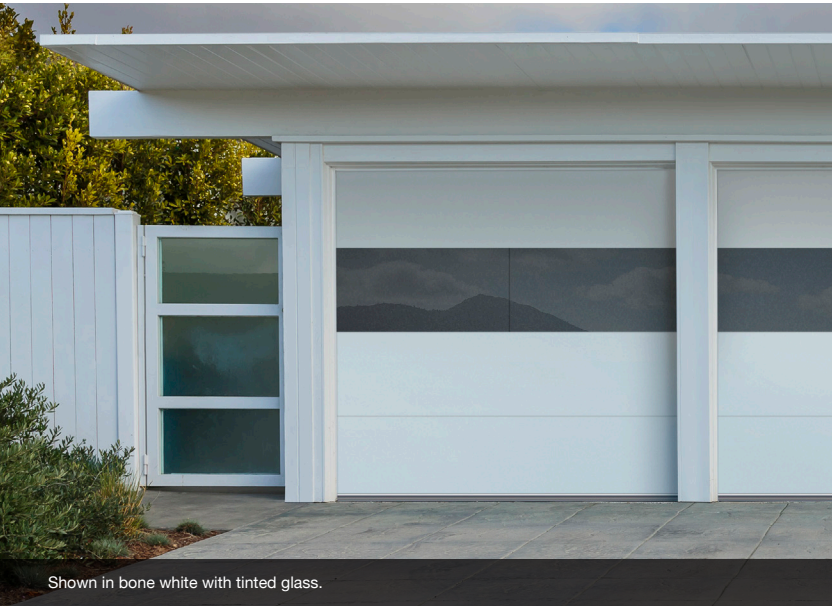

Shown in charcoal with tinted glass.

2717 STERLING w/INFINITY GLASS

24 GAUGE SMOOTH STEEL | POLYURETHANE INSULATION | R-VALUE R-15.07

Glass limited to 1 section per door

Tinted†

Insulation Type

Polyurethane Insulation
R-value
R-15.07

Standard Colors*

Custom Colors*

Shown in bone white with tinted glass.

AVAILABLE SIZES

- Widths of 8', 9', 10', 12', 16', and 18'
- 3" height increments up to 14' (except 6'3", 6'6", 6'9", 8'3", 8'6", and 10'3")