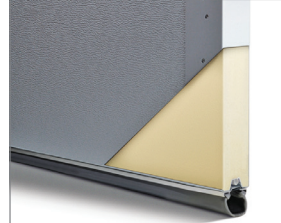

Shown in charcoal with tinted glass.

2717 STERLING w/INFINITY GLASS

24 GAUGE SMOOTH STEEL | POLYURETHANE INSULATION | R-VALUE R-15.07

Glass limited to 1 section per door

Tinted†

Insulation Type

Polyurethane Insulation
R-value
R-15.07

Standard Colors*

Custom Colors*

Shown in bone white with tinted glass.

AVAILABLE SIZES

- Widths of 8', 9', 10', 12', 16', and 18'
- 3" height increments up to 14' (except 6'3", 6'6", 6'9", 8'3", 8'6", and 10'3")