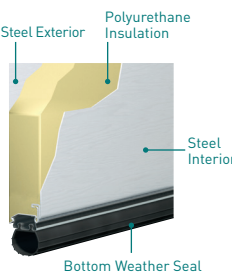

CL3000 Triple-Layer: Steel + Insulation + Steel