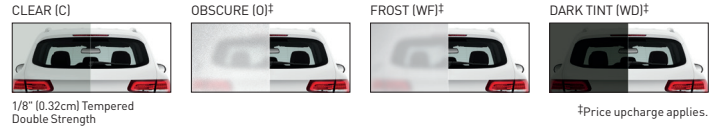

Glass Options

Insulated glass available in Clear, Frost and Dark Tint.†