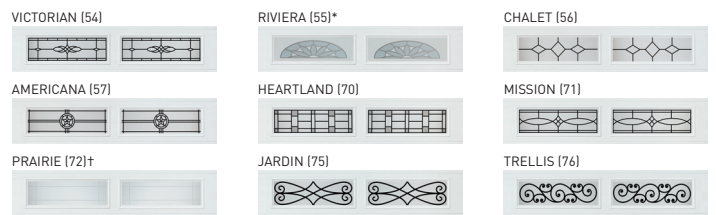

DecraGlass™ Windows

Tempered obscure glass with baked-on ceramic designs.

* Clear glass with printed frost pattern.
† Obscure glass with v-groove.