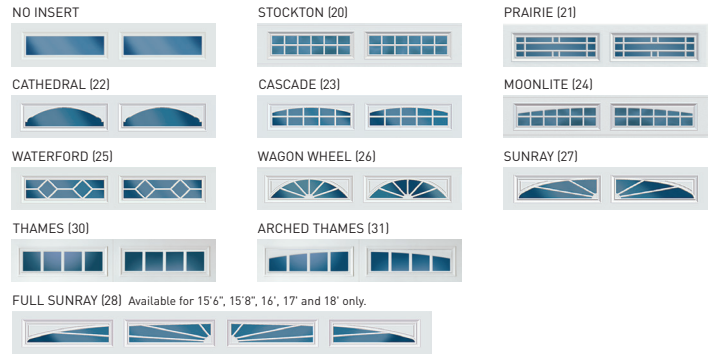

DecraTrim Window Inserts

Available with Clear, Obscure, Frost or Dark Tint glass.