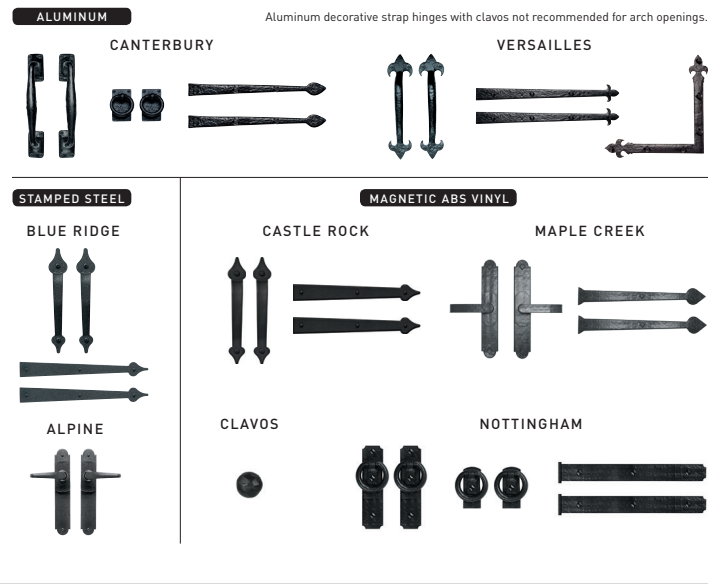

Decorative Hardware

YOUR LOCAL AMARR DEALER: