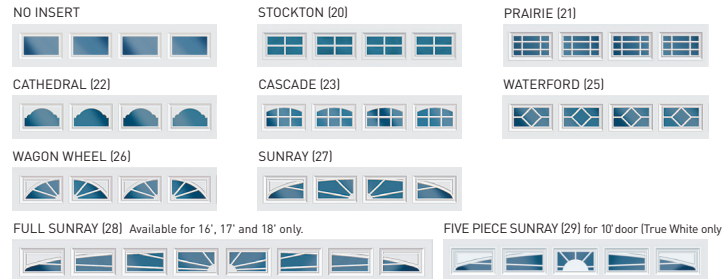

SHORT PANEL