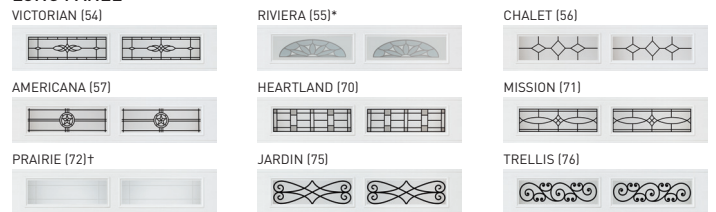

LONG PANEL

* Clear glass with printed frost pattern. † Obscure glass with v-groove.

Mosaic Window Options

The choice is yours.

Add visual interest to your contemporary, mid-century modern or transitional home. With Mosaic Window Options you decide the number and location of windows to create the door design you want. Visit amarr.com/mosaic for design inspirations.

Optional Lock