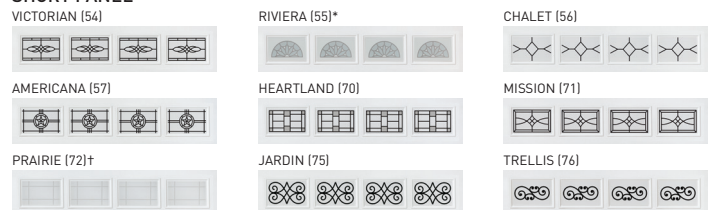

SHORT PANEL