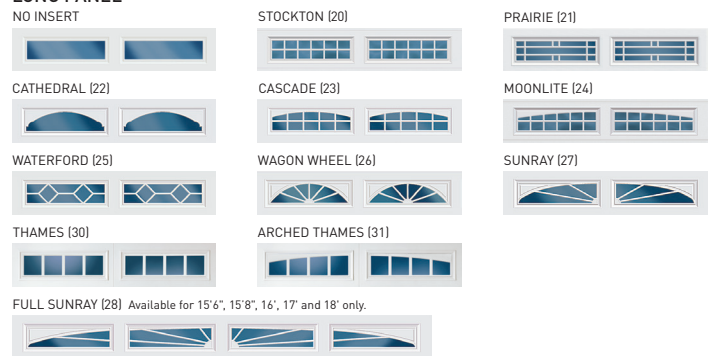

LONG PANEL

DecraGlass™ Windows

Tempered obscure glass with baked-on ceramic designs.