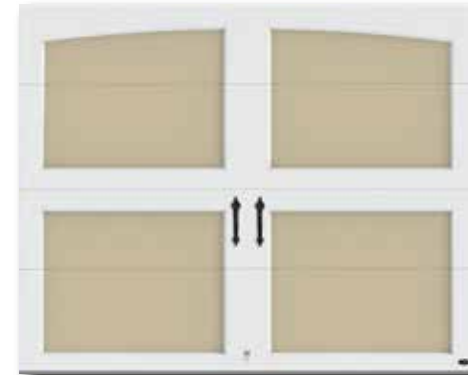

Charlton with Closed Arch (CT105)