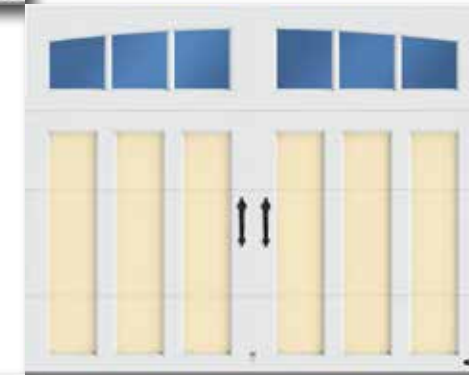

Bradberry with 3 Lite Arch (BB110)