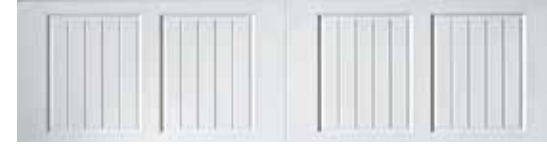

CLOSED SQUARE • Available for TUSCANY (T2), SANTIAGO (S2), LUCERN (L2), VALENCIA (V2)