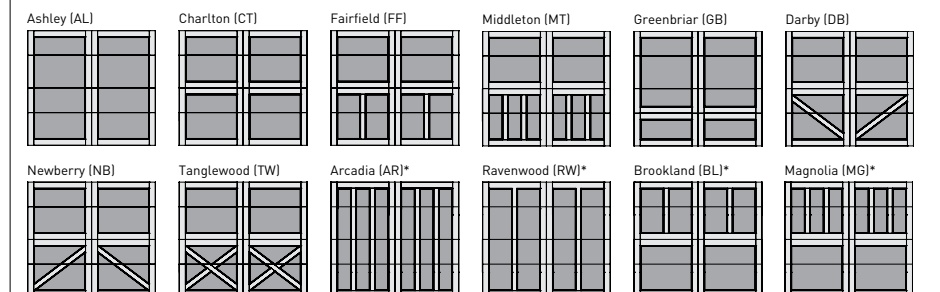

Choose from a variety of optional decorative windows & hardware to match your home's design.

See page 4 for window options.

See page 9 for hardware options.

Rosemont with Closed Square (RM104)

Darby with Closed Square (DB104)

Bradberry with 3 Lite Arch (BB110)

Charlton with Closed Arch (CT105)

Laurelbay with Clear Square (LB115)

DESIGNS

AVAILABLE WITH WINDOWS

NOT AVAILABLE WITH WINDOWS

*Closed Square only.

AMARR CARRIAGE COURT OPTIONS

TOP SECTIONS

Available with Clear, Obscure or Insulated glass.

Available for BRADBERRY, KENSINGTON, LAURELBAY, PINETOP, ROSEMONT and SEABROOK with CLEAR, OBSCURE* or INSULATED* glass.

*Price upcharge applies.

CLOSED SQUARE (104)

CLOSED ARCH (105)

CLEAR SQUARE (115)

CLEAR ARCH (114)

3 LITE SQUARE (106)

3 LITE ARCH (110)

4 LITE SQUARE (107)

4 LITE ARCH (111)