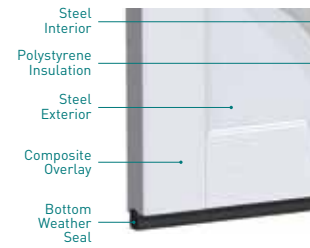

CONSTRUCTION