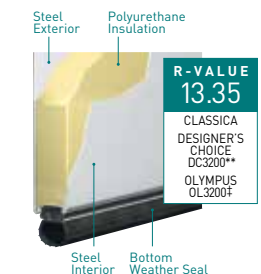

TRIPLE-LAYER: Steel + Insulation + Steel

Amarr Classica, Hillcrest, Designer's Choice, Heritage, Lincoln, & Olympus

- Heavy-duty Exterior and Interior Steel
- Durable, Reliable, Low Maintenance
- Environmentally Safe Polystyrene or Polyurethane Thermal Insulation
- Superior Energy Efficiency
- Extra Quiet Operation