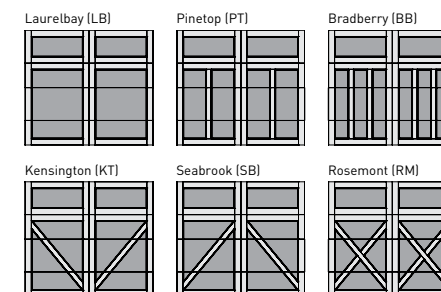

Choose from a variety of optional decorative windows & hardware to match your home's design.

See page 4 for window options.

See page 9 for hardware options.

Rosemont with Closed Square (RM104)

Darby with Closed Square (DB104)

Bradberry with 3 Lite Arch (BB110)

Charlton with Closed Arch (CT105)

Laurelbay with Clear Square (LB115)

DESIGNS

AVAILABLE WITH WINDOWS

NOT AVAILABLE WITH WINDOWS

*Closed Square only.

AMARR CARRIAGE COURT OPTIONS

TOP SECTIONS

Available with Clear, Obscure or Insulated glass.

Available for BRADBERRY, KENSINGTON, LAURELBAY, PINETOP, ROSEMONT and SEABROOK with CLEAR, OBSCURE* or INSULATED* glass.

*Price upcharge applies.